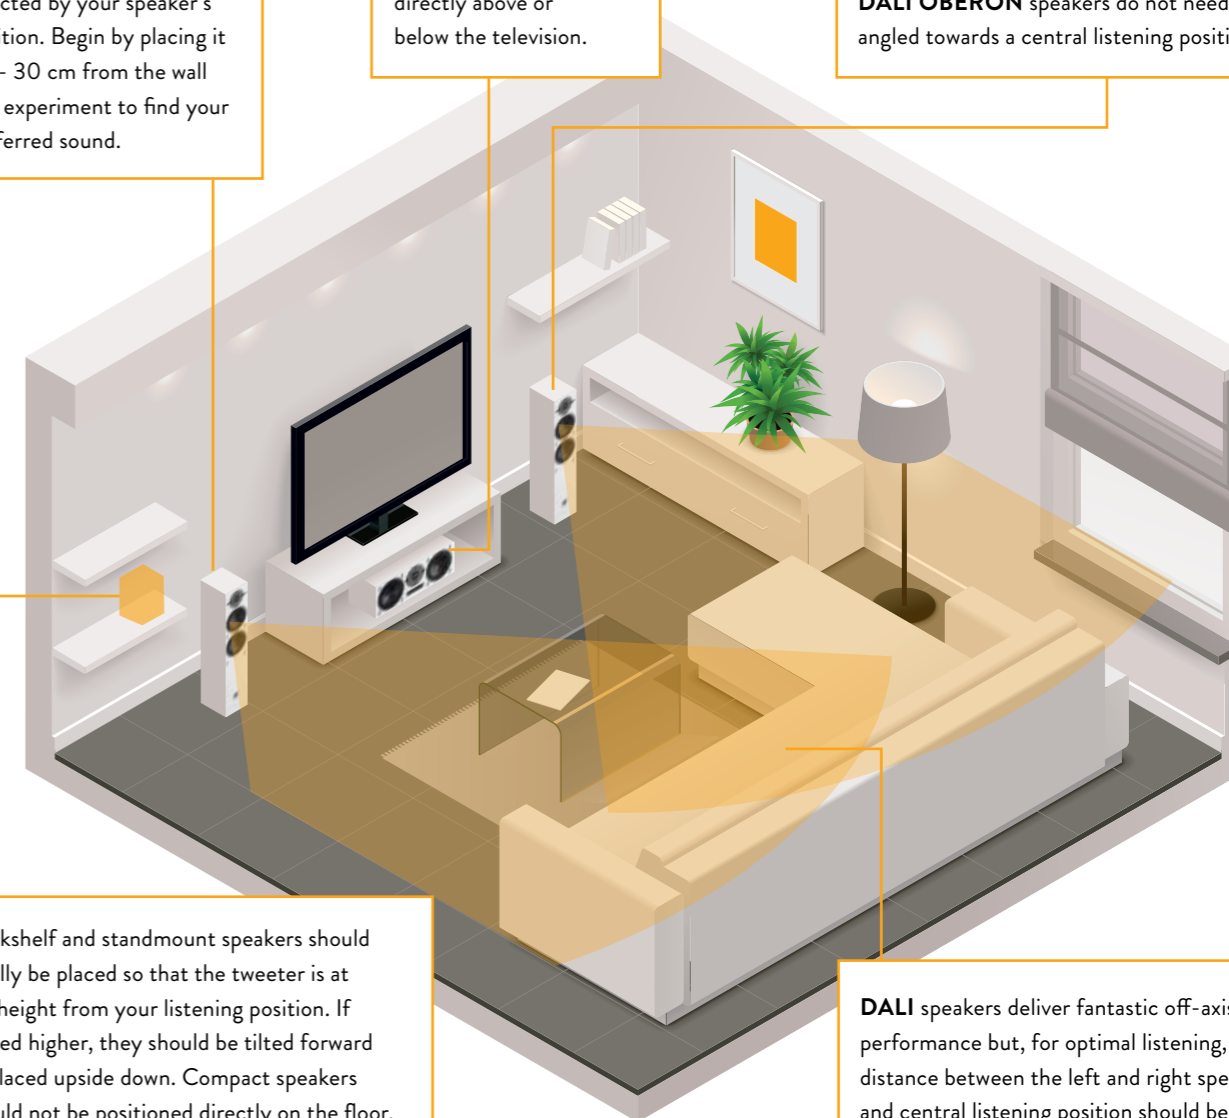

PLACING YOUR SPEAKERS

DALI loudspeakers are capable of exceptional performance, with a wide dispersion making placement much easier than with rival speakers. Here are some tips for getting the best out of them.

Bass performance will be affected by your speaker's position. Begin by placing it 20 - 30 cm from the wall and experiment to find your preferred sound.

Place the centre speaker directly above or below the television.

Thanks to their excellent off-axis response, DALI OBERON speakers do not need to be angled towards a central listening position.

Bookshelf and standmount speakers should ideally be placed so that the tweeter is at ear height from your listening position. If placed higher, they should be tilted forward or placed upside down. Compact speakers should not be positioned directly on the floor.

DALI speakers deliver fantastic off-axis performance but, for optimal listening, the distance between the left and right speakers and central listening position should be equal.

DALI OBERON VOKAL

The centrepiece for any OBERON surround sound system, the DALI OBERON VOKAL has been designed to integrate perfectly with any of the other speakers in the series.

With a 29mm ultra-lightweight soft dome tweeter and two 5¼-inch wood fibre SMC-based woofers, the OBERON VOKAL centre speaker is designed to sit directly above or below your screen to deliver a precise, clear and detailed movie or concert soundtrack.

woofers: Two 5¼-inch wood fibre SMC
tweeter: 29mm soft dome
size: 441 x 295 x 161mm

DALI OBERON sets a new benchmark for affordable audiophile speakers