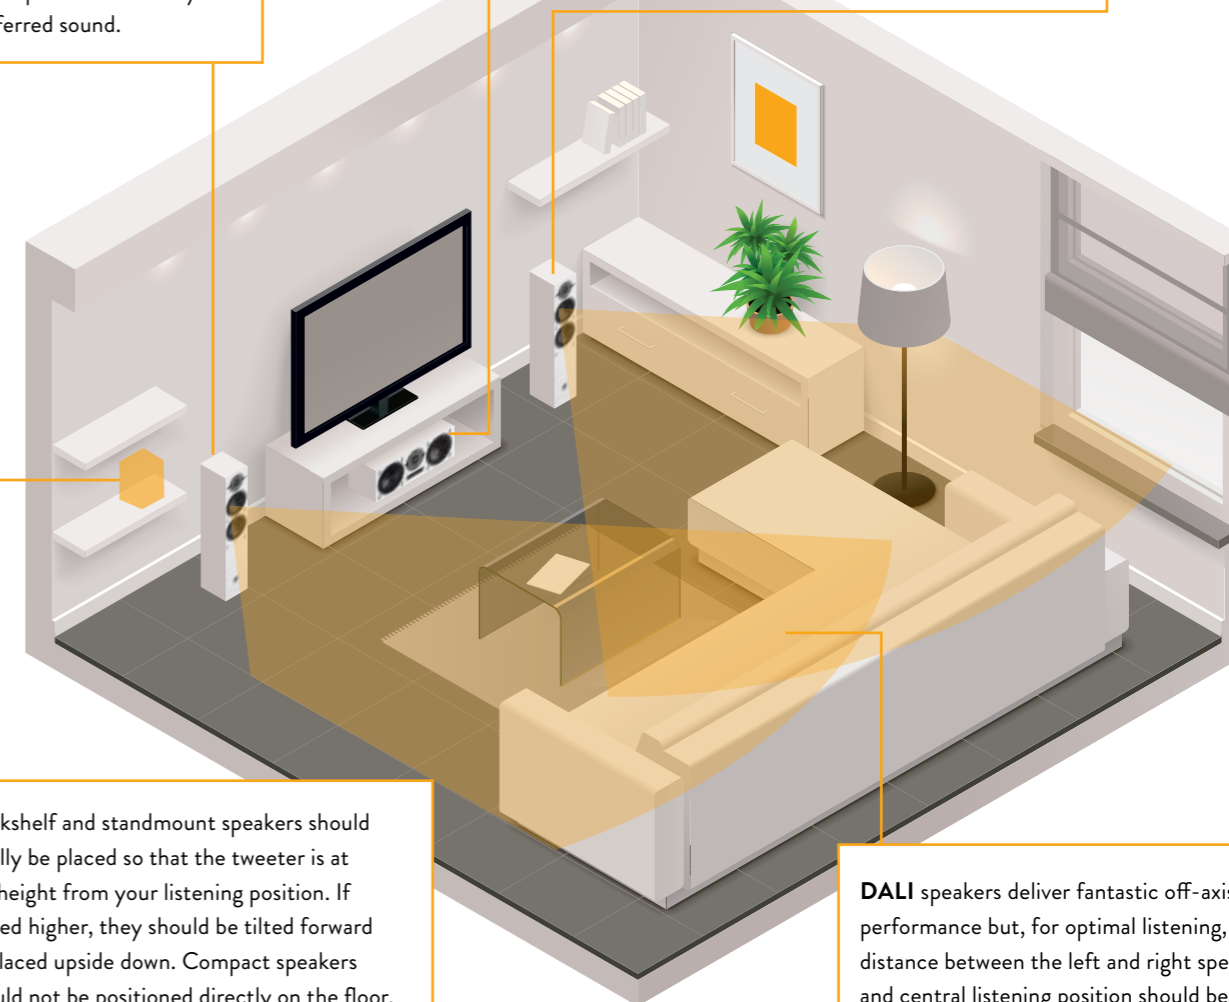

PLACING YOUR SPEAKERS

DALI loudspeakers are capable of exceptional performance, with a wide dispersion making placement much easier than with rival speakers. Here are some tips for getting the best out of them.

Bass performance will be affected by your speaker's position. Begin by placing it 20 - 30 cm from the wall and experiment to find your preferred sound.

Place the centre speaker directly above or below the television.

Thanks to their excellent off-axis response, DALI OBERON speakers do not need to be angled towards a central listening position.

Bookshelf and standmount speakers should ideally be placed so that the tweeter is at ear height from your listening position. If placed higher, they should be tilted forward or placed upside down. Compact speakers should not be positioned directly on the floor.

DALI speakers deliver fantastic off-axis performance but, for optimal listening, the distance between the left and right speakers and central listening position should be equal.

DALI OBERON VOKAL

The centrepiece for any OBERON surround sound system, the DALI OBERON VOKAL has been designed to integrate perfectly with any of the other speakers in the series.

With a 29mm ultra-lightweight soft dome tweeter and two 5¼-inch wood fibre SMC-based woofers, the OBERON VOKAL centre speaker is designed to sit directly above or below your screen to deliver a precise, clear and detailed movie or concert soundtrack.

woofers: Two 5¼-inch wood fibre SMC
tweeter: 29mm soft dome
size: 441 x 295 x 161mm

DALI OBERON sets a new benchmark for affordable audiophile speakers